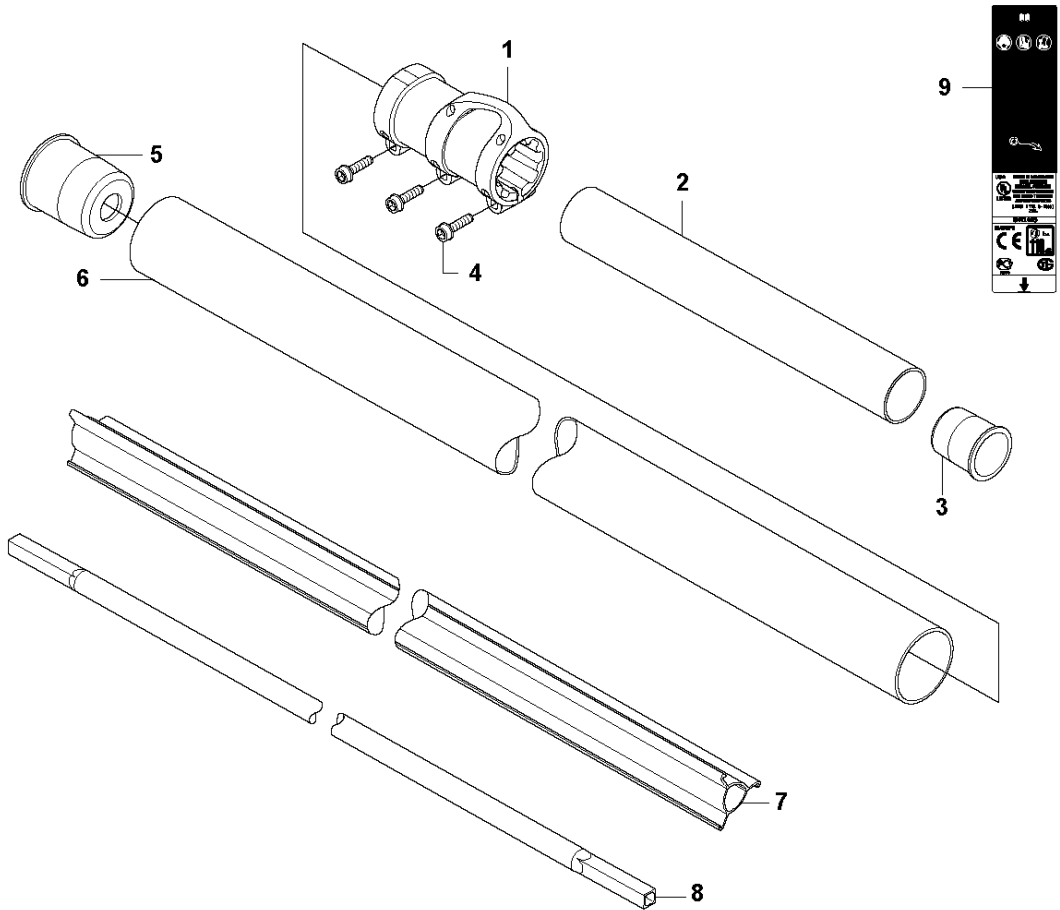

MUFFLER

335 LX, 2013-06

Ref	Part no.	Description	Remark	Qty	Kit
1	537 32 47-01	SPARK ARRESTOR SCREEN		1	3
2	724 12 87-59	SCREW CRPANM		1	3
3	544 11 67-01	MUFFLER ASSY	335Rx, 335RJx, 335Lx, 335LS	1	
3	544 11 67-02	MUFFLER ASSY	333RJ, 333R	1	
4	537 33 31-01	GASKET		1	
5	537 34 08-01	AIR CONDUCTOR		1	
6	503 20 03-20	SCREW IHSCFM		1	
7	503 20 29-63	SCREW IHSCFM		2	

B2 333RJ
335LS, 335Lx, 335RJx
SHAFT & SUSPENSION