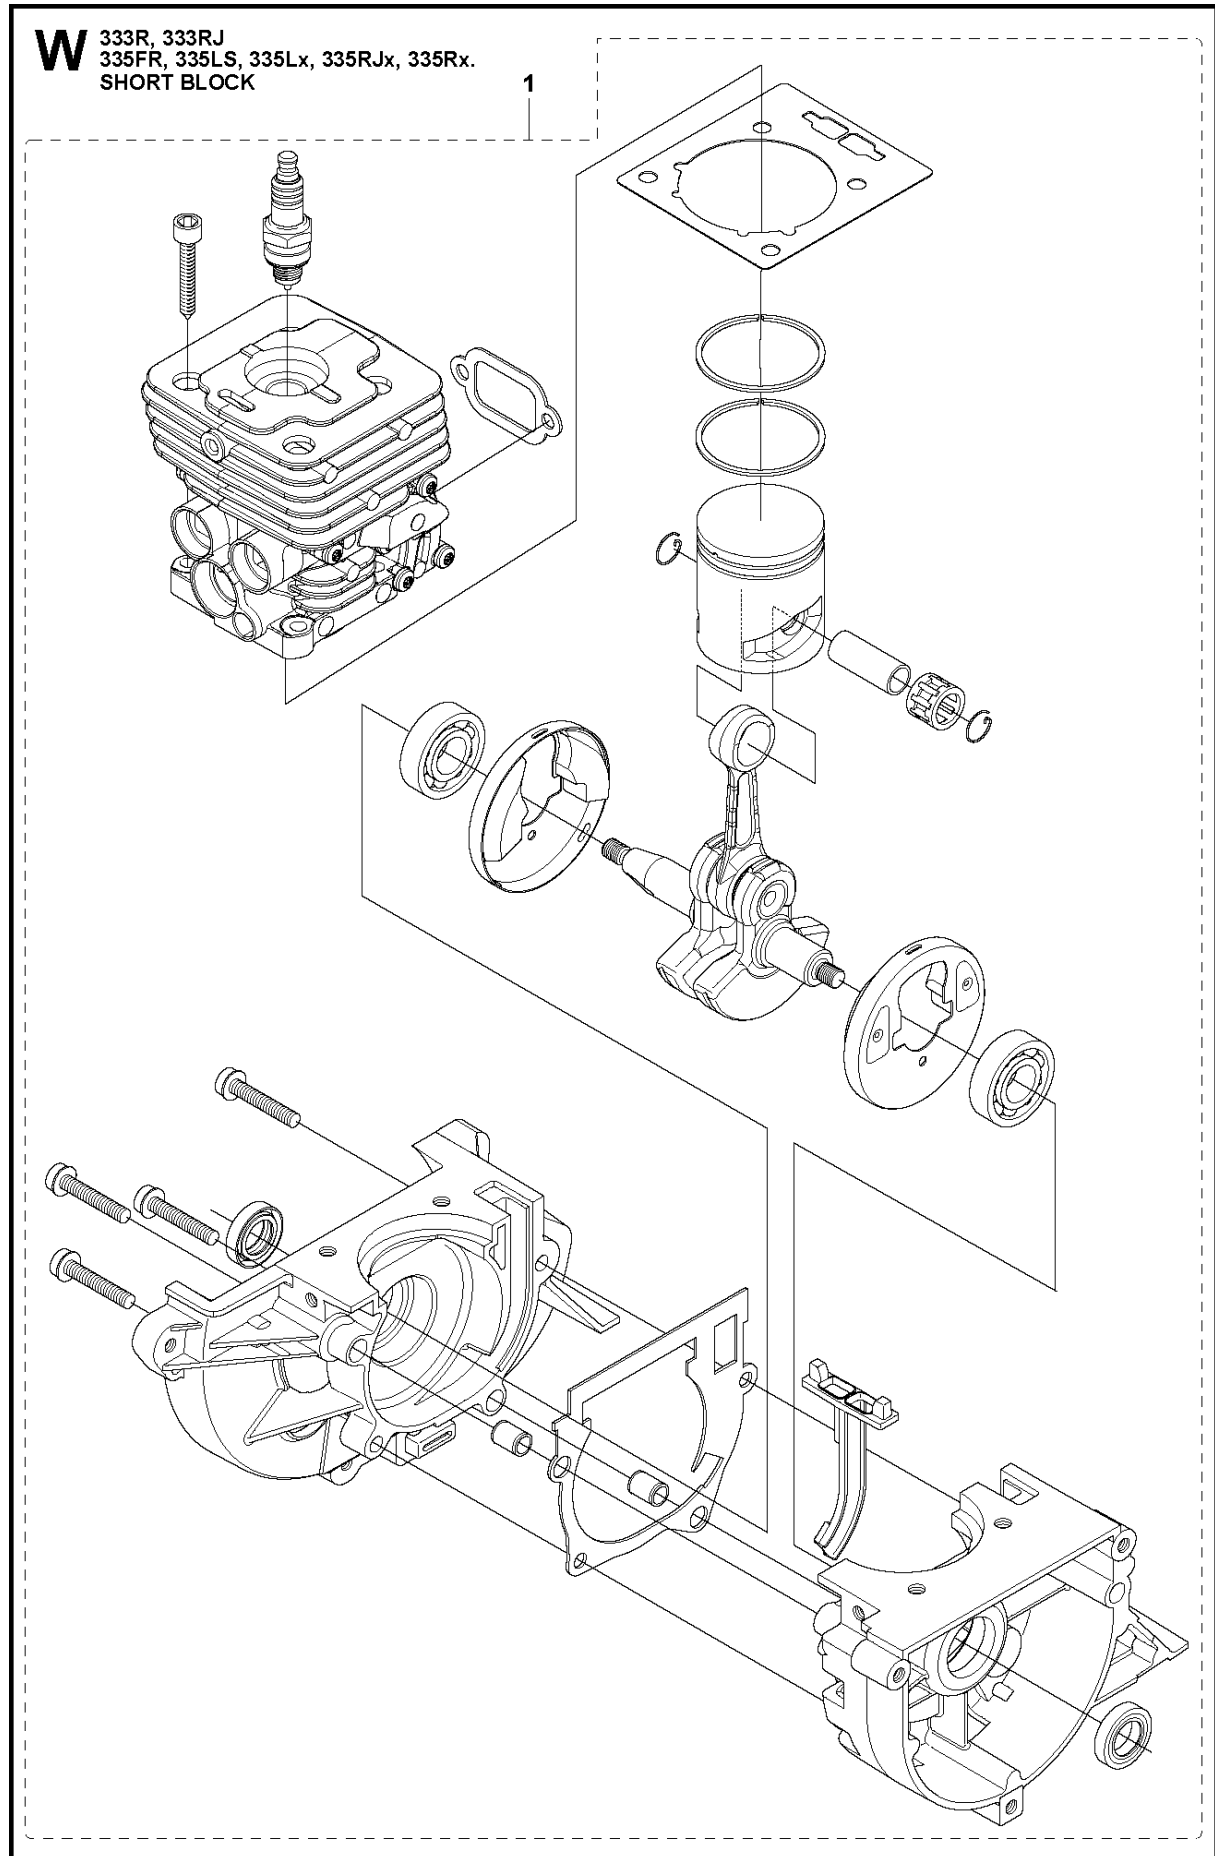

SHAFT & SUSPENSION

335 LX, 2013-06

Ref	Part no.	Description	Remark	Qty	Kit
1	544 10 18-01	SLEEVE	333RJ, 335RJx, 335Lx, 335LS	1	
2	537 18 26-10	TUBE	Ø = 24mm, L = 330mm	1	
3	537 33 44-02	SPACER		1	
4	544 25 40-01	SCREW		1	
5	537 36 02-01	SPACER		1	
6	537 21 41-02	TUBE	Ø = 28mm, L = 1152mm	1	
7	537 31 39-02	GUIDE	Ø = 9mm, L = 1115mm	1	
8	537 35 52-01	DRIVE SHAFT	Ø = 8mm, L = 1527mm	1	
9	537 29 48-01	LABEL		1