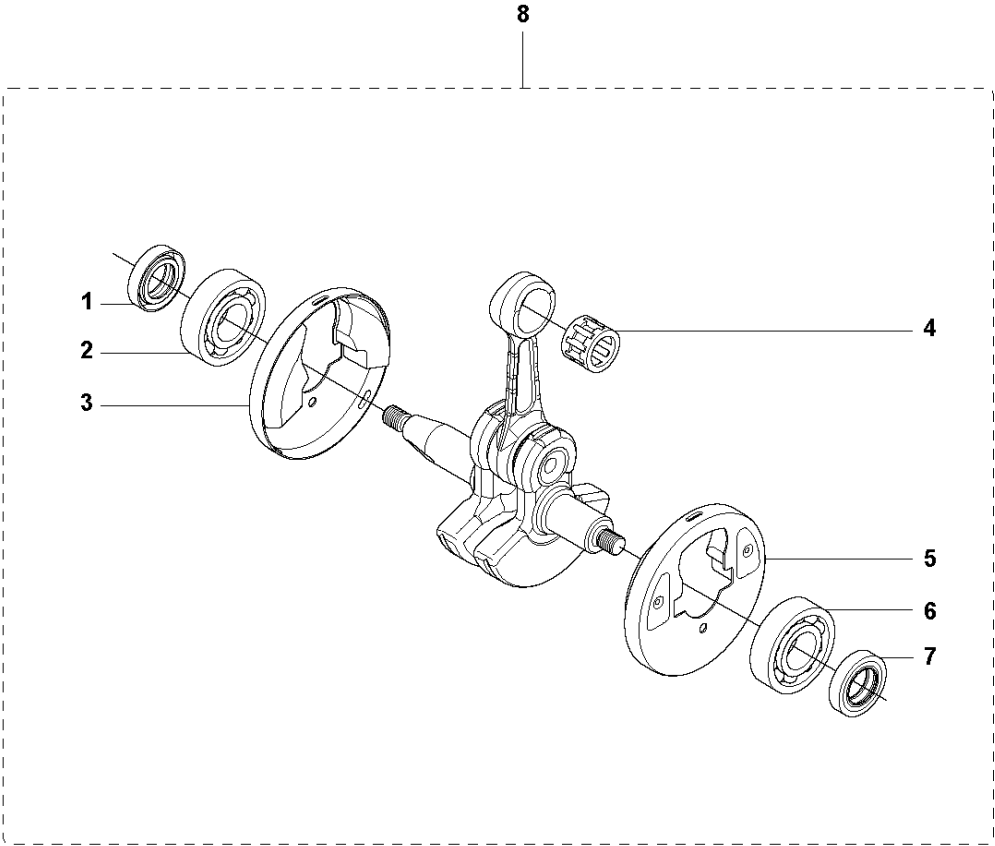

Q 333R, 333RJ
335FR, 335LS, 335Lx, 335RJx, 335Rx.
CRANK SHAFT

CRANKSHAFT

335 LX, 2013-06

Ref	Part no.	Description	Remark	Qty	Kit
1	503 26 02-02	SEALING RING		1	8
2	738 21 01-10	BALL BEARING		1	8
3	537 29 76-01	CUP		1	8
4	503 41 41-01	NEEDLE BEARING		1	8
5	537 29 76-01	CUP		1	8
6	738 21 01-10	BALL BEARING		1	8
7	503 26 02-02	SEALING RING		1	8
8	544 03 90-01	CRANKSHAFT ASSY		1