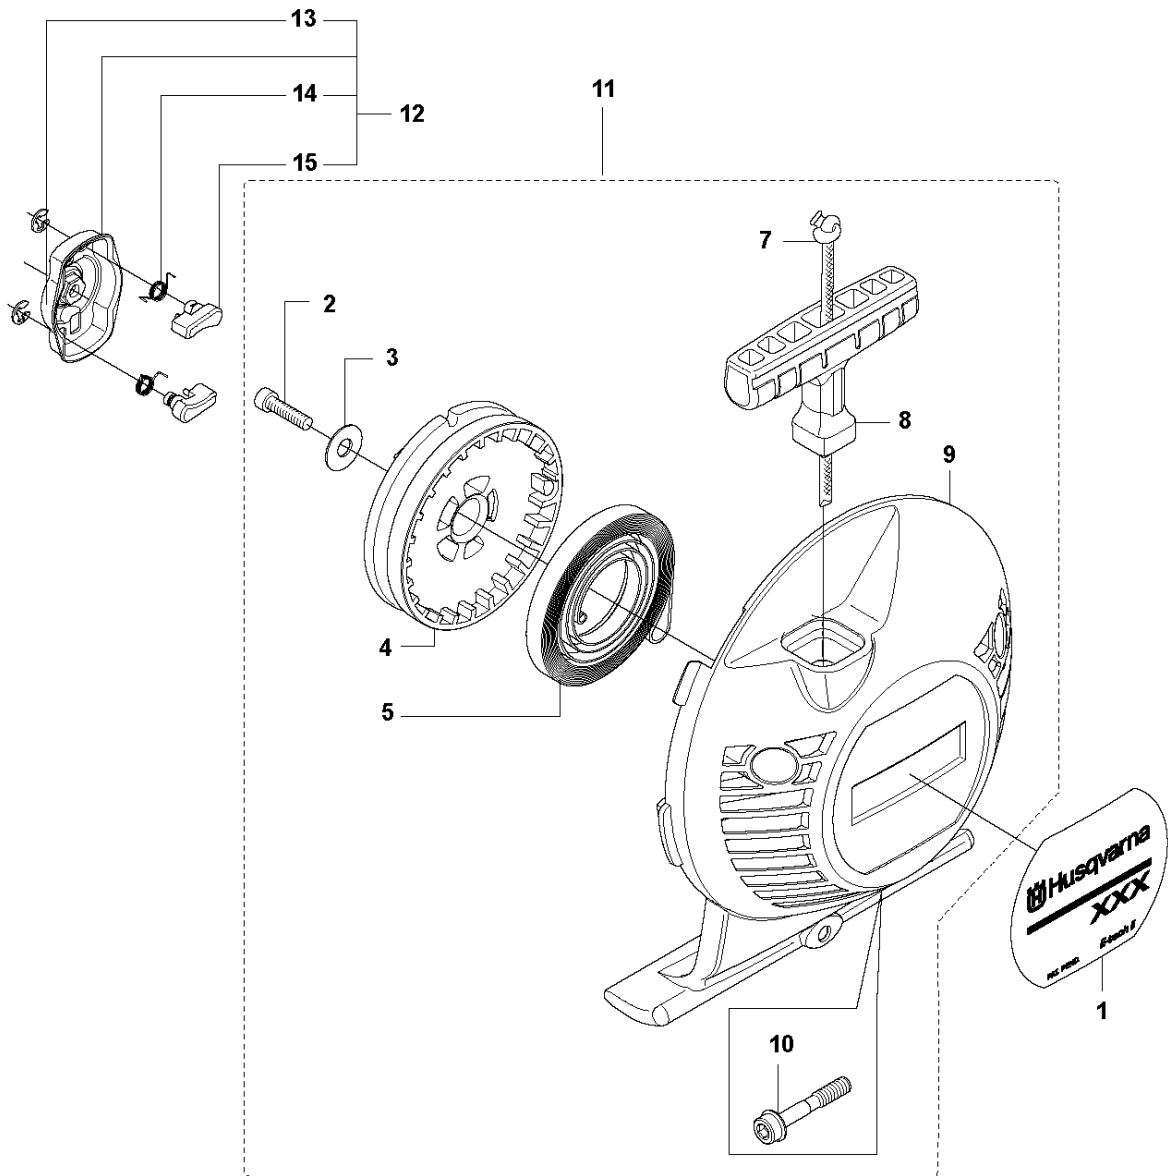

K2 333R, 333RJ
335FR, 335LS, 335Lx, 335RJx, 335Rx.
STARTER

STARTER

335 LX, 2013-06

Ref	Part no.	Description	Remark	Qty	Kit
1	537 32 24-05	LABEL	333R	1	
1	537 32 24-06	LABEL	335Rx	1	
1	537 32 24-09	LABEL	335FR	1	
1	537 32 24-08	LABEL	335LS	1	
2	503 21 79-20	SCREW IH SCT		1	11
3	535 07 23-01	WASHER		1	11
4	537 32 50-02	STARTER PULLEY		1	11
5	503 85 99-01	RECOIL SPRING		1	11
7	505 30 51-25	STARTER CORD		1	11
8	503 54 39-01	STARTER HANDLE		1	11
9	544 10 25-02	STARTER	Spare part incl. Screws Pos. 10	1	11
10	573 99 43-05	SCREW IH SCFMO	Captive screws	3	9, 11
11	537 21 47-07	STARTER ASSY		1