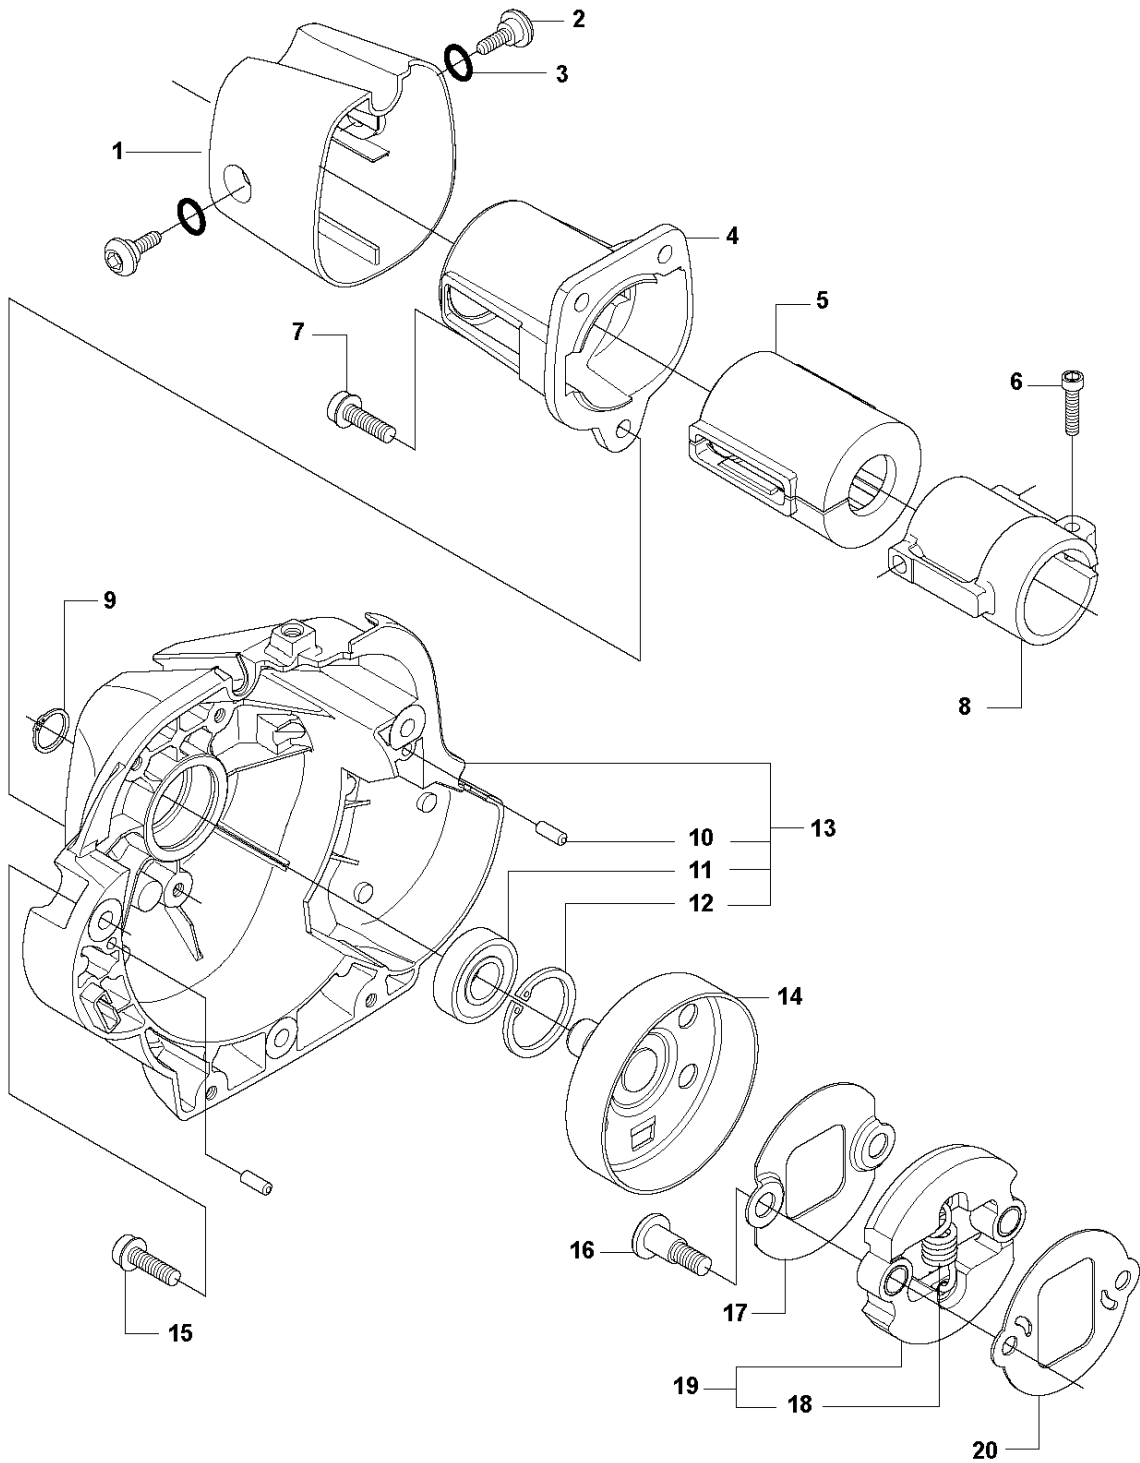

G 333R, 333RJ
335FR, 335LS, 335Lx, 335RJx, 335Rx.
CLUTCH & CLUTCH COVER

CLUTCH

335 LX, 2013-06

Ref	Part no.	Description	Remark	Qty	Kit
1	544 11 97-01	COVER	333RJ, 335RJx, 335Lx, 335LS	1	
1	537 32 61-01	COVER	333R, 335Rx, 335FR	1	
2	503 96 13-01	SCREW		2	
3	740 42 06-00	O-RING		2	
4	537 31 00-01	COVER		1	
5	537 32 27-01	ANTIVIBRATION ELEMENT		1	
6	725 53 33-55	SCREW IHSCM		1	
7	503 20 03-20	SCREW IHSCFM		3	
8	537 31 01-01	COMPRESSION SLEEVE	333R, 335Rx, 335FR	1	
8	537 31 01-02	COMPRESSION SLEEVE	333RJ, 335RJx, 335Lx, 335LS	1	
9	735 31 14-00	CIRCLIP		1	
10	503 24 07-02	PARALLEL PIN		2	13
11	738 21 01-04	BALL BEARING		1	13
12	735 31 28-10	CIRCLIP		1	13
13	537 30 29-01	CLUTCH COVER		1	
14	537 35 29-01	CLUTCH DRUM		1	
15	503 20 03-20	SCREW IHSCFM		3	
16	537 41 81-01	SCREW		2	
17	537 41 57-01	WASHER		1	
18	537 42 72-01	SPRING		1	19
19	537 34 04-01	CLUTCH		1	
20	537 04 68-01	WASHER		1