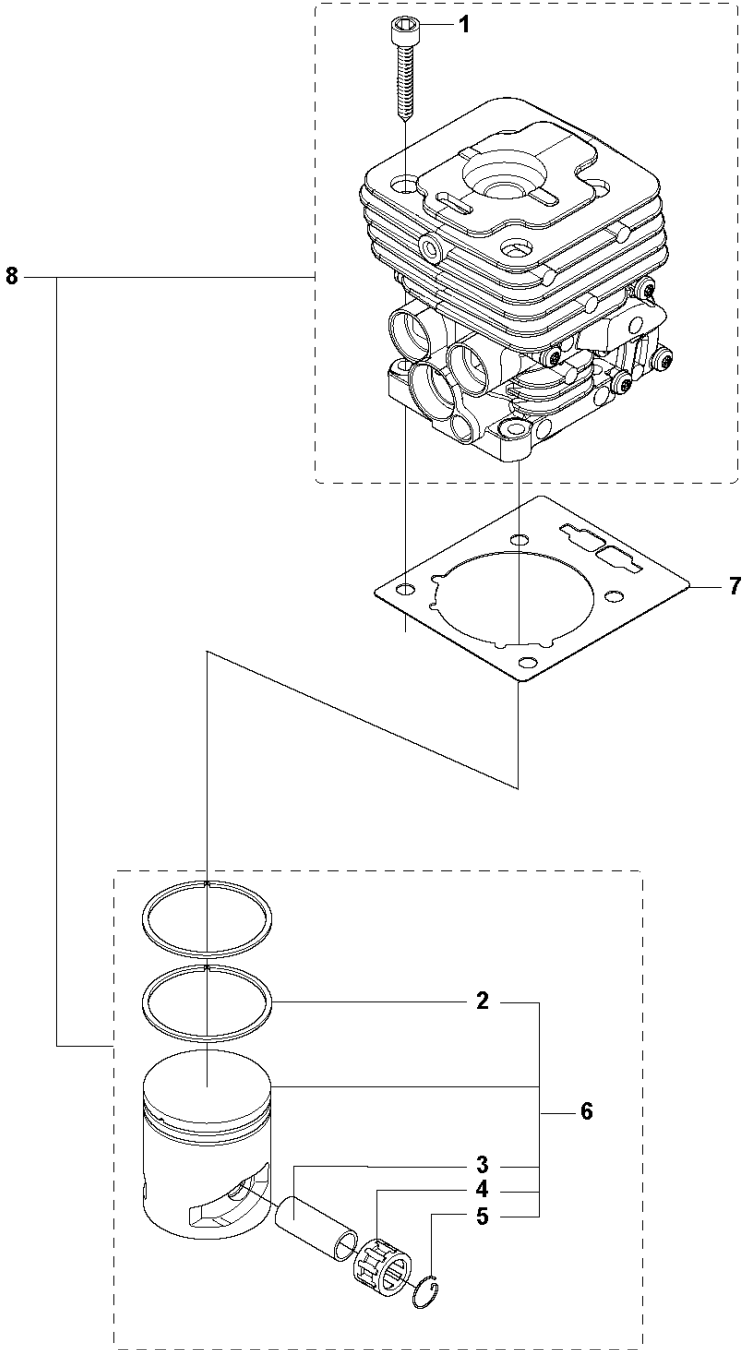

P 333R, 333RJ
335FR, 335LS, 335Lx, 335RJx, 335Rx.
CYLINDER PISTON

CYLINDER PISTON

335 LX, 2013-06

Ref	Part no.	Description	Remark	Qty	Kit
1	503 20 08-23	SCREW IHSCM		4	8
2	503 28 90-54	PISTON RING		2	6,8
3	503 28 91-19	PISTON PIN		1	6,8
4	503 41 41-01	NEEDLE BEARING		1	6,8
5	737 44 10-00	SNAP RING		2	6,8
6	537 31 28-02	PISTON		1	8
7	537 33 30-01	GASKET		1	
8	544 40 06-01	CYLINDER ASSY	Ø = 38mm. 574 36 43-01	1