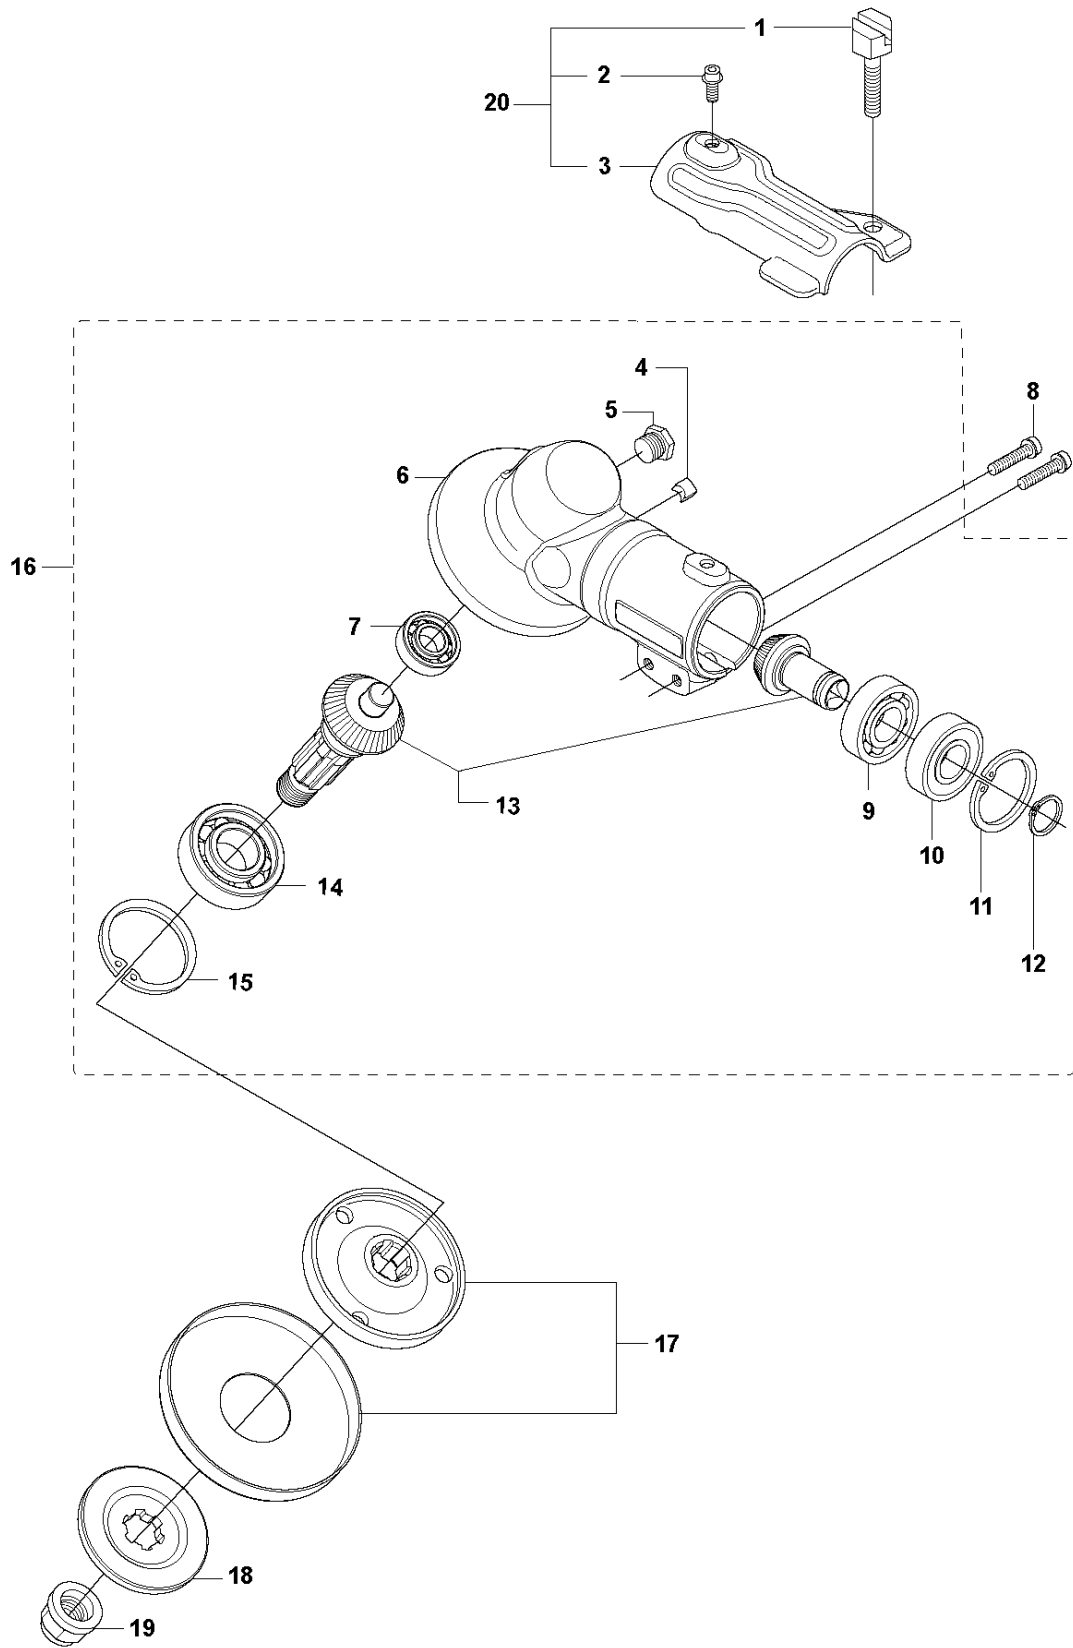

A 333R, 333RJ
335FR, 335LS, 335Lx, 335RJx, 335Rx.
BEVEL GEAR

BEVEL GEAR

335 LX, 2013-06

Ref	Part no.	Description	Remark	Qty	Kit
1	537 18 95-01	SCREW		1	20
2	503 20 02-10	SCREW IHSCFM		1	20
3	544 08 76-01	CLAMP		1	20
4	537 14 74-01	MAGNET		1	16
5	503 20 15-01	SCREW IHHM		1	16
6	537 29 59-02	GEAR HOUSING		1	16
7	738 21 99-00	BALL BEARING		1	16
8	503 20 03-25	SCREW IHSCFM		2	
9	738 21 01-10	BALL BEARING		1	16
10	738 21 01-12	BALL BEARING		1	16
11	735 31 28-10	CIRCLIP		1	16
12	735 31 14-00	CIRCLIP		1	16
13	505 13 33-01	SPARE PARTS KIT	333R, 335Rx, 335Fr	1	16
13	505 13 34-01	SPARE PARTS KIT	333RJ, 335RJx, 335Lx, 335LS	1	16
14	503 25 28-01	BALL BEARING		1	16
15	735 31 31-10	CIRCLIP		1	16
16	544 21 64-01	GEAR	333R, 335Rx, 335Fr	1	
16	537 29 58-02	BEVEL GEAR	333RJ, 335RJx, 335Lx, 335LS	1	
17	537 35 14-01	DRIVER	"(1")"	1	
18	537 34 35-01	SUPPORT FLANGE		1	
19	502 29 11-01	NUT BLADE		1	
20	574 30 68-01	CLAMP		1