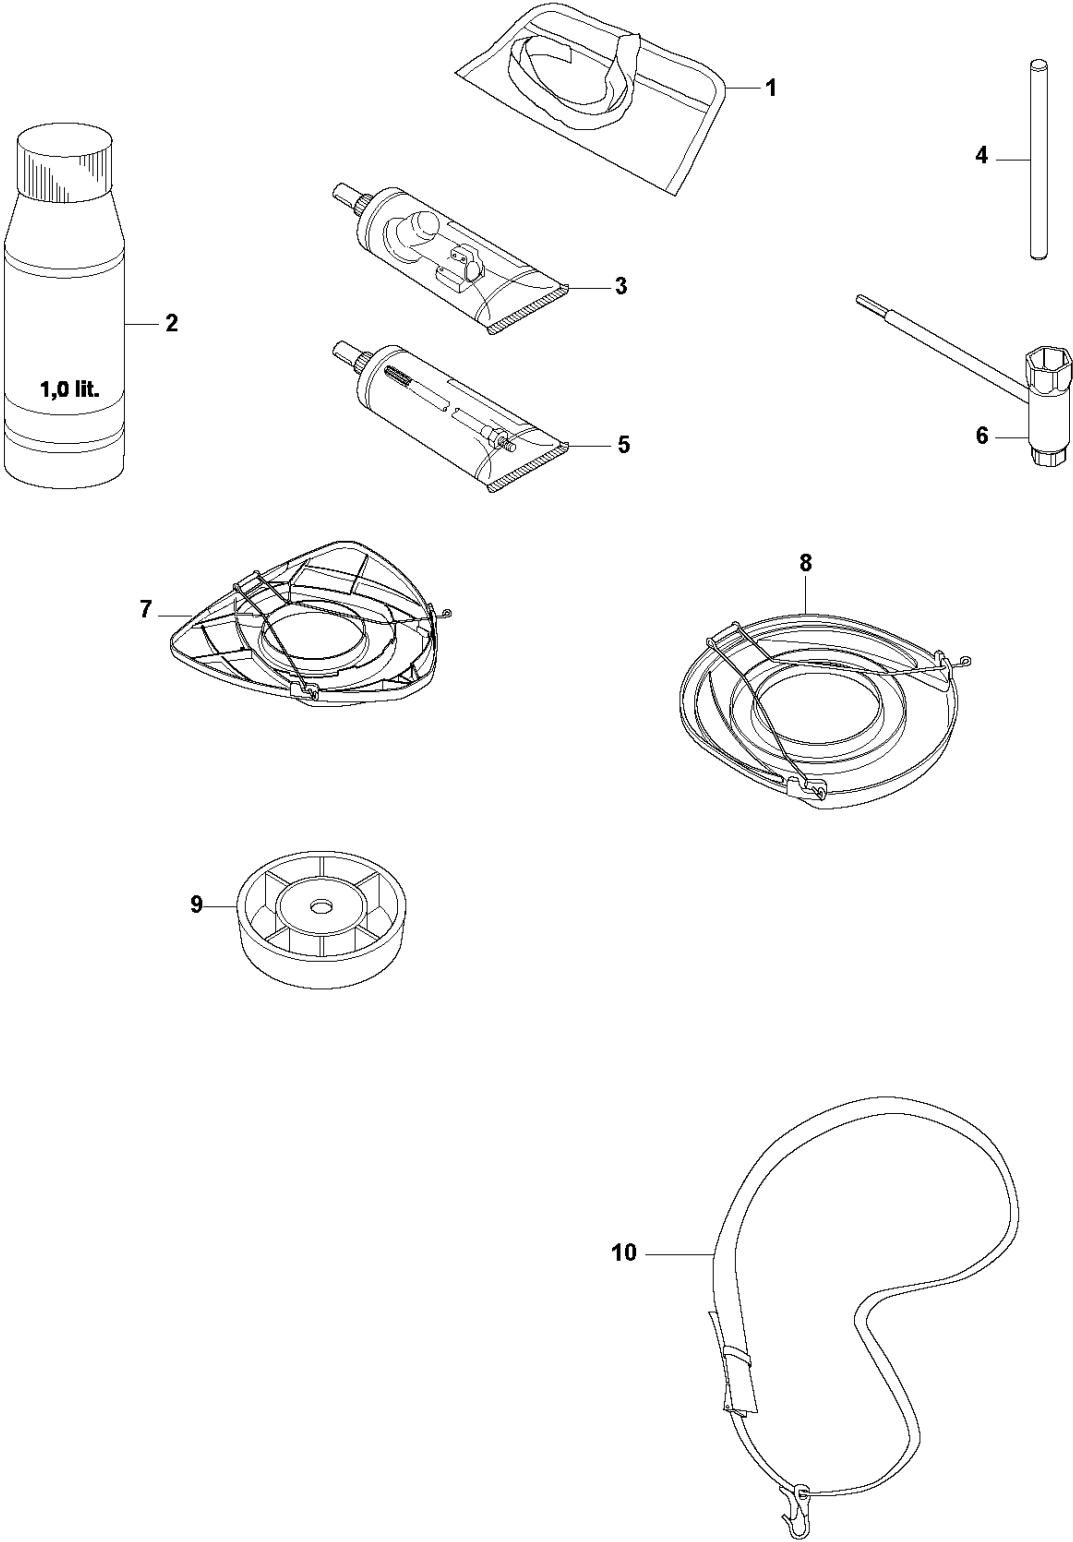

# SPARE PARTS LIST

TRIMMERS/EDGERS

335 LX, 2013-06

**U** 333R, 333RJ  
335FR, 335LS, 335Lx, 335RJx, 335Rx.  
ACCESSORIES

## ACCESSORIES

335 LX, 2013-06

Ref	Part no.	Description	Remark	Qty	Kit
1	501 19 22-01	TOOL CASING		1	
2	531 00 92-48	FILTER OIL	Oil Airfilter	1	
3	503 97 64-01	GREASE		1	
4	502 28 59-01	STOP		1	
5	503 80 17-01	GREASE		1	
6	537 36 21-01	COMBINATION WRENCH		1	
7	544 35 91-01	TRANSPORT GUARD		1	
8	537 31 29-01	TRANSPORT GUARD	200-275 mm	1	
9	503 89 01-02	SUPPORT CUP		1	
10	537 21 62-01	HARNESS		1	
10	537 21 62-02	HARNESS	USA	1	