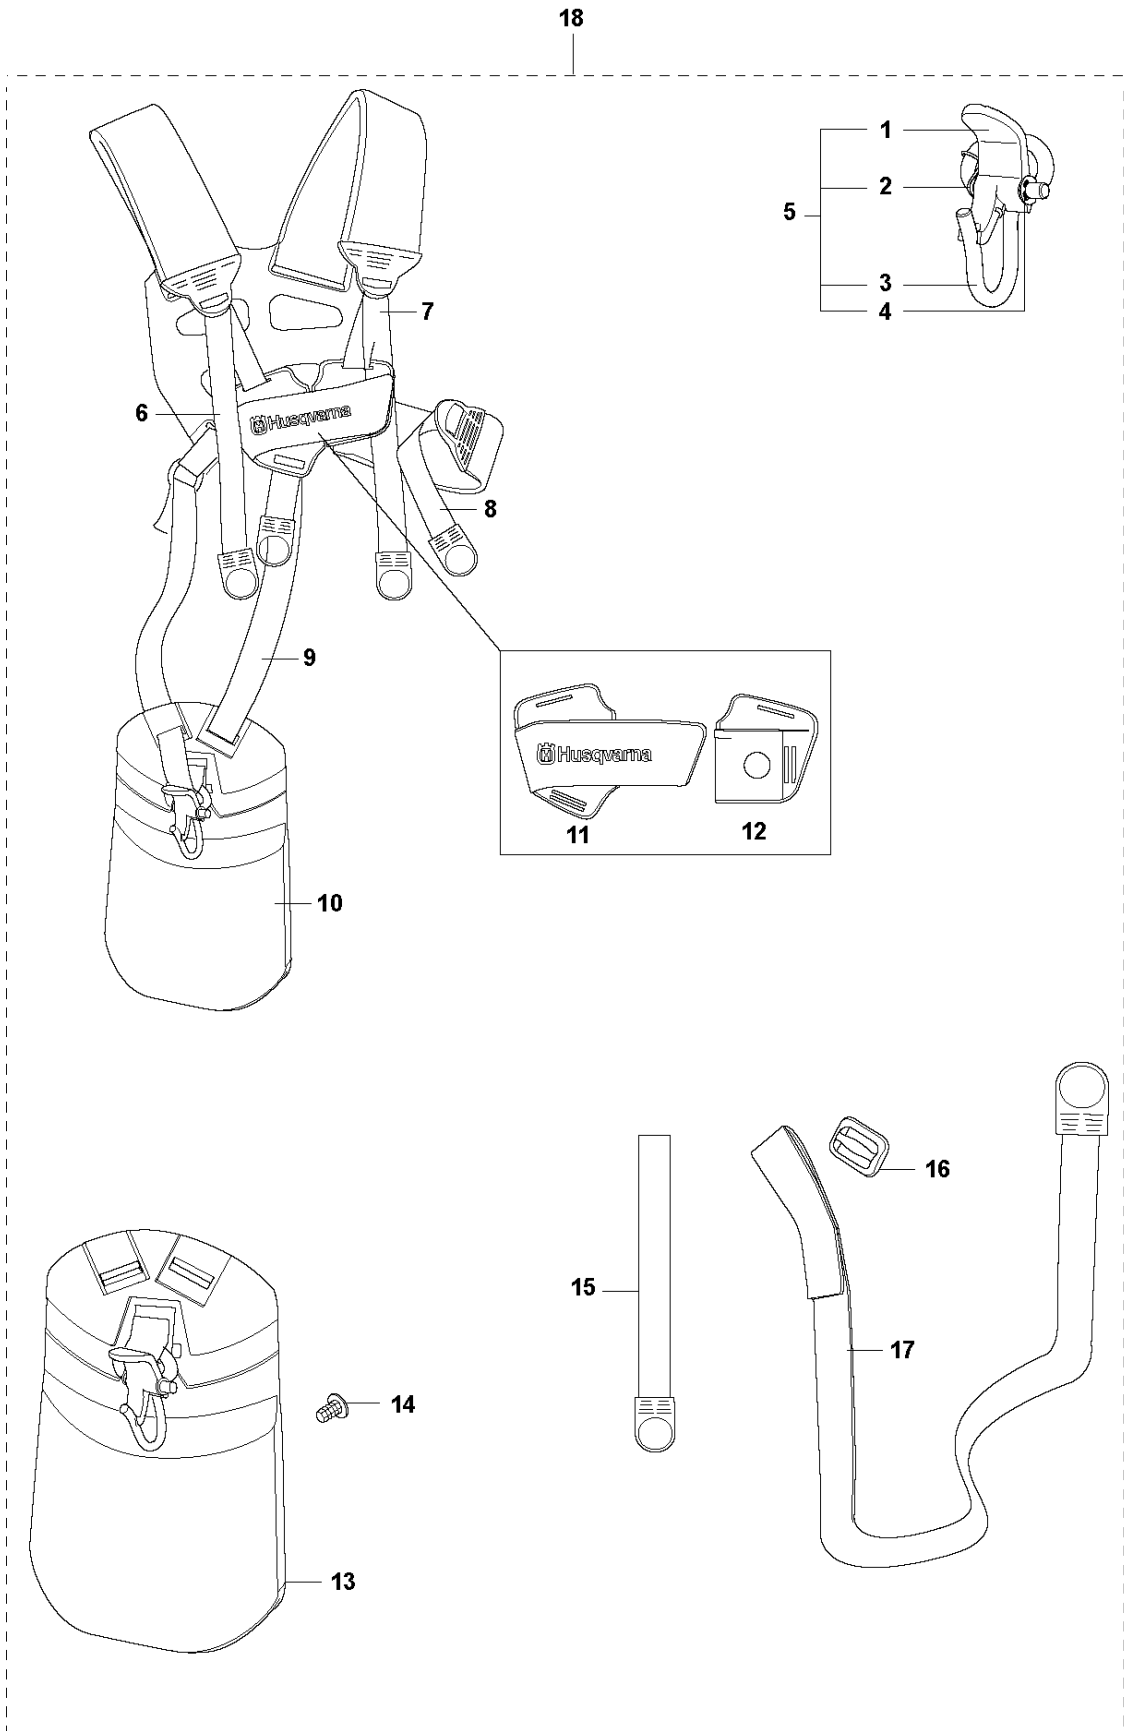

V 333R, 333RJ
335FR, 335LS, 335Lx, 335RJx, 335Rx.
HARNESS

HARNESS

335 LX, 2013-06

Ref	Part no.	Description	Remark	Qty	Kit
1	502 02 30-02	LOCK		1	5
2	502 02 38-01	SPRING		1	5
3	502 02 29-02	HOOK		1	5
4	735 31 09-20	E-CLIP		1	5
5	502 02 28-05	WELT HOOK		1	
6	503 99 61-01	BAND		1	
7	503 99 61-01	BAND		1	
8	503 99 61-01	BAND		1	
9	503 99 61-03	BAND		1	
10	537 27 59-01	HIP PAD		1	
11	537 28 84-01	FRONT PIECE		1	
12	537 28 83-01	FRONT PIECE		1	
13	537 27 59-01	HIP PAD		1	
14	537 17 54-01	HIP PAD		3	
15	503 99 61-01	BAND		3	
16	537 11 35-01	RETAINER		1	
17	503 99 61-03	BAND		1	
18	537 27 57-02	HARNESS	Duo Balance	1	
18	537 27 57-04	HARNESS	Duo Balance US	1