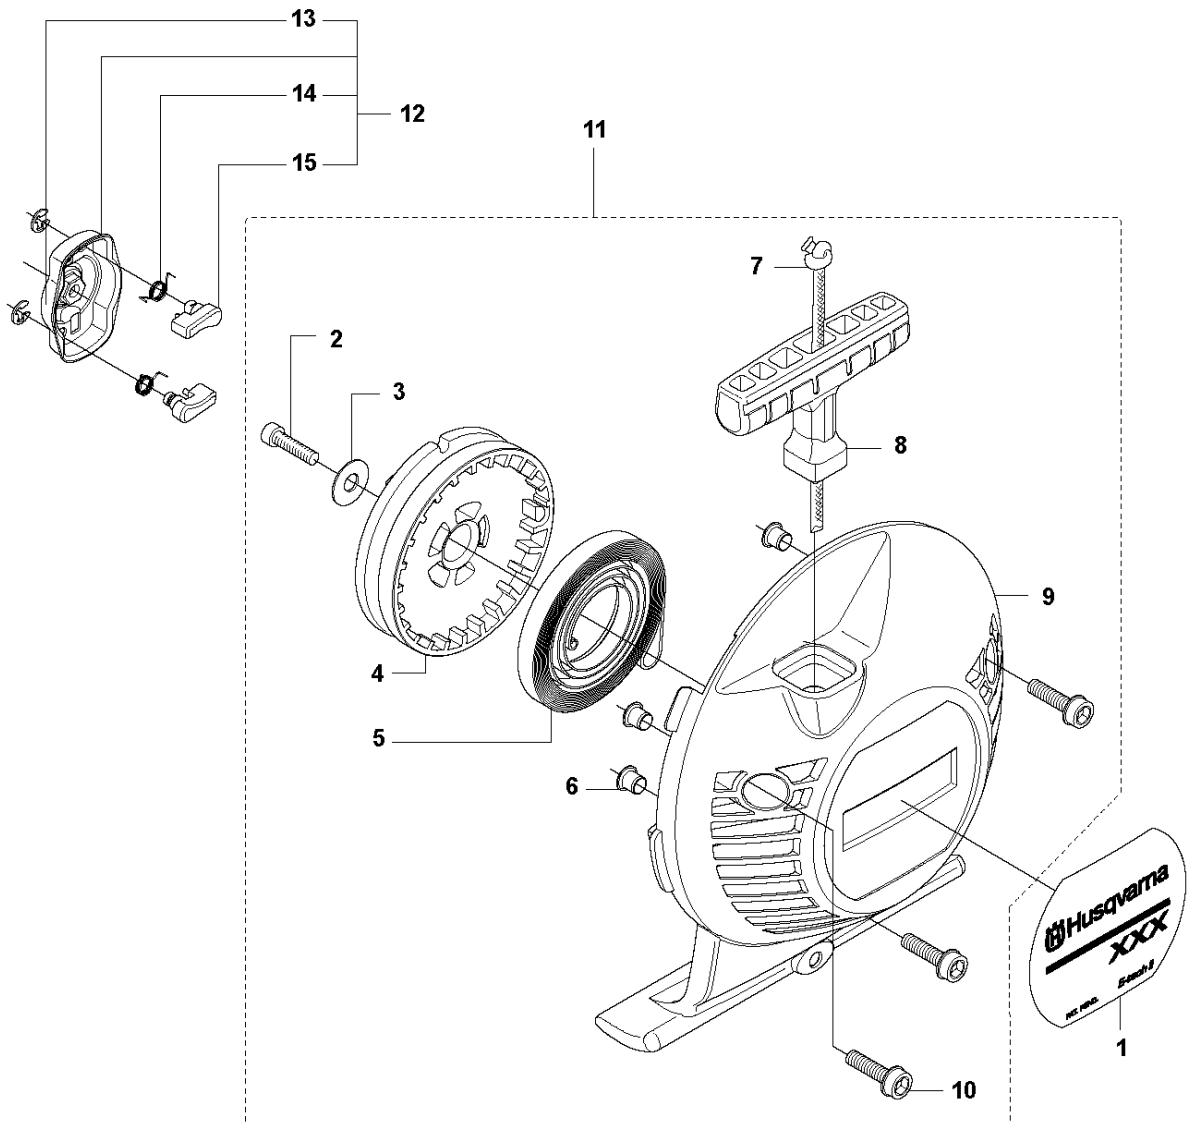

K1 333R, 333RJ
335FR, 335LS, 335Lx, 335RJx, 335Rx.
STARTER

STARTER

335 LX, 2013-06

Ref	Part no.	Description	Remark	Qty	Kit
1	537 32 24-05	LABEL	333R	1	
1	537 32 24-06	LABEL	335Rx	1	
1	537 32 24-09	LABEL	335FR	1	
1	537 32 24-08	LABEL	335LS	1	
2	503 21 79-20	SCREW IH SCT		1	11
3	535 07 23-01	WASHER		1	11
4	537 32 50-02	STARTER PULLEY		1	11
5	503 85 99-01	RECOIL SPRING		1	11
6	537 37 38-02	TUBULAR RIVET		3	11
7	505 30 51-25	STARTER CORD		1	11
8	503 54 39-01	STARTER HANDLE		1	11
9	544 27 93-01	STARTER		1	11
10	503 20 03-20	SCREW IH SCFM		3	11
11	537 21 47-03	STARTER ASSY		1	
12	503 87 33-05	STARTER PAWL BRIDGE		1	
13	735 31 08-20	E-CLIP		2	12
14	503 87 36-01	SPRING		1	12
15	503 87 35-02	STARTER PAWL		2	12