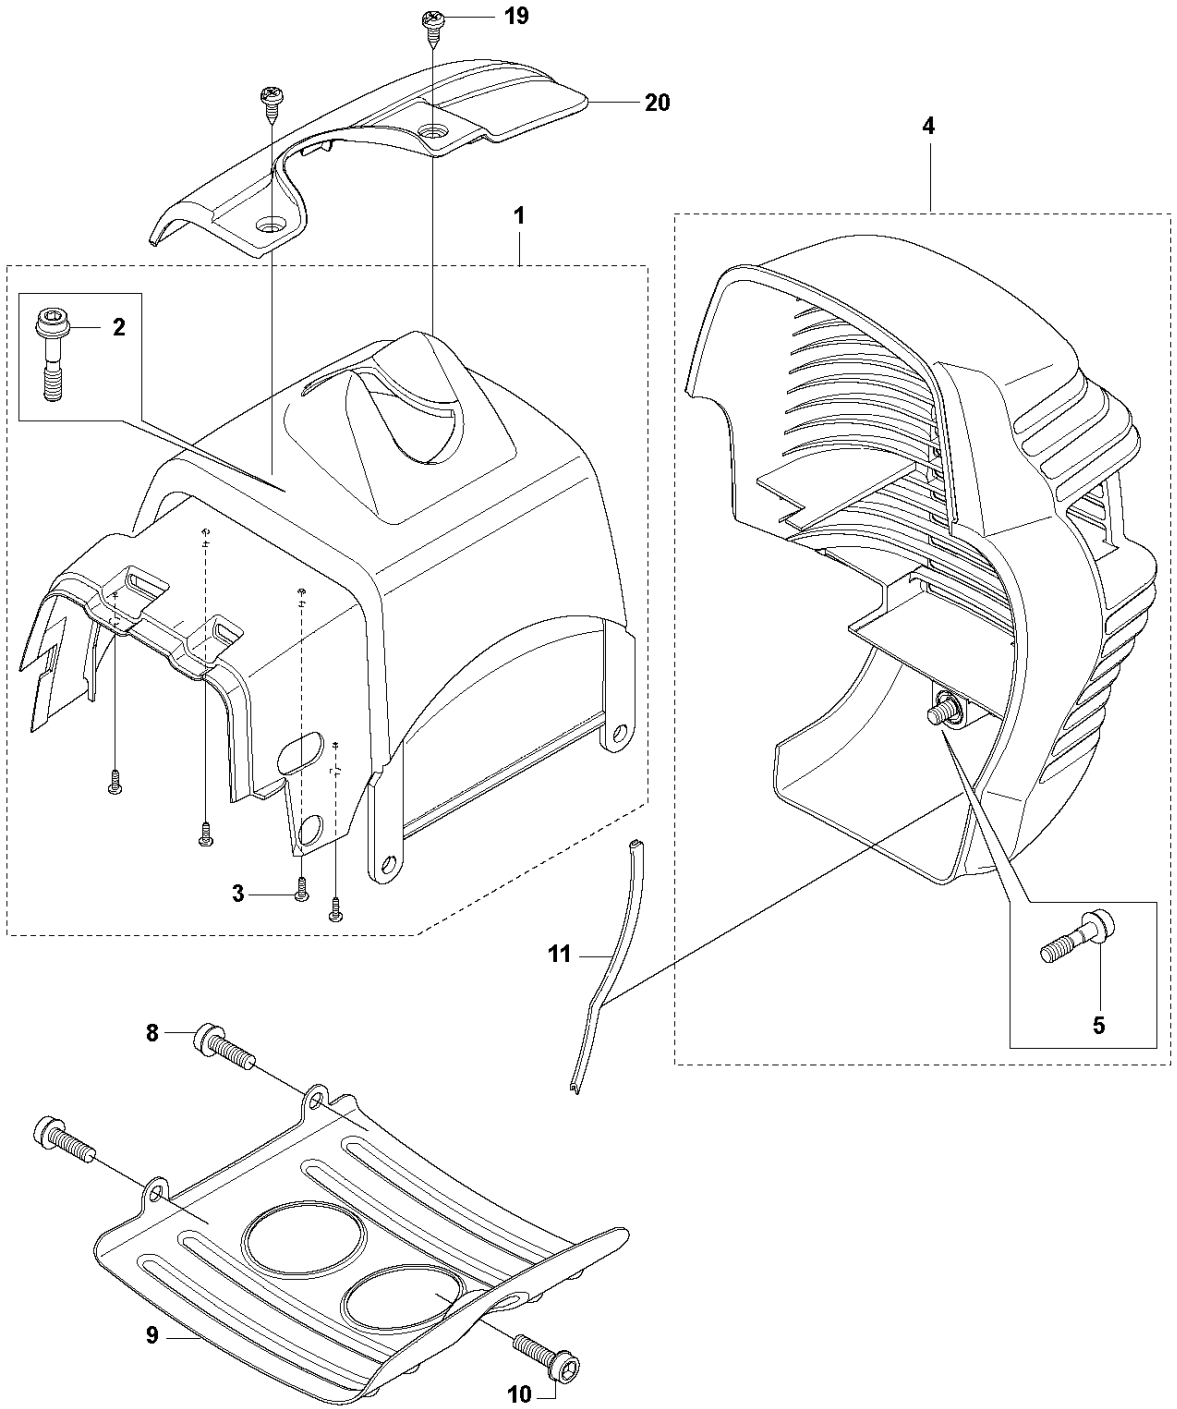

H2 333R, 333RJ
335FR, 335LS, 335Lx, 335RJx, 335Rx.
COVERS

- 12
- 13

- 14
- 15

- 16
- 17
- 18

Ref	Part no.	Description	Remark	Qty	Kit
1	544 16 01-02	CYLINDER COVER	Captive screws	1	
2	573 99 43-04	SCREW IHSCFMO	Captive screws	1	1
3	503 21 29-10	SCREW CCRPANT		4	1
4	537 42 51-02	HEAT PROTECTOR	Captive screws	1	
5	574 47 70-03	SCREW IHSCFMO	Captive screws	1	4
8	503 21 75-16	SCREW IHSCFT		2	
9	537 35 72-01	PROTECTIVE PLATE		1	
10	503 21 75-16	SCREW IHSCFT		1	
11	544 02 98-01	BAR		1	
12	537 39 52-08	LABEL	335LS	1	
13	537 39 52-09	LABEL	335FR	1	
14	537 39 52-02	LABEL	335Lx	1	
15	537 39 52-03	LABEL	333RJ	1	
16	537 39 52-04	LABEL	333R	1	
17	537 39 52-05	LABEL	335RJx	1	
18	537 39 52-06	LABEL	335Rx	1	
19	503 21 35-02	SCREW CCRPANT	335Rx	2	
20	502 43 39-01	ARM PROTECTION	335Rx	1