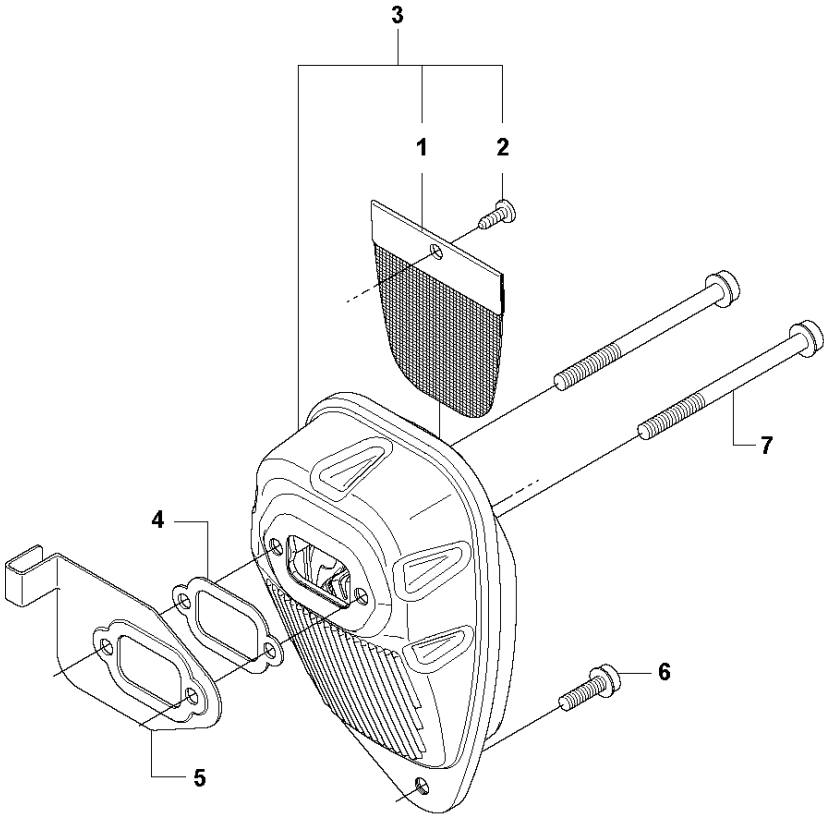

IGNITION SYSTEM

335 LX, 2013-06

Ref	Part no.	Description	Remark	Qty	Kit
1	503 21 66-18	SCREW IHSCT		2	
2	544 12 70-01	IGNITION MODULE		1	
3	537 43 43-01	SPARK PLUG CAP		1	
4	503 23 51-09	SPARK PLUG	CH RCJ6Y (Ø=14 mm)	1	
5	731 71 16-51	HEXAGON NUT FLANGED		1	
6	537 24 96-01	FLYWHEEL		1	
7	501 53 16-01	CABLE		2	

J 333R, 333RJ
335FR, 335LS, 335Lx, 335RJx, 335Rx.
MUFFLER