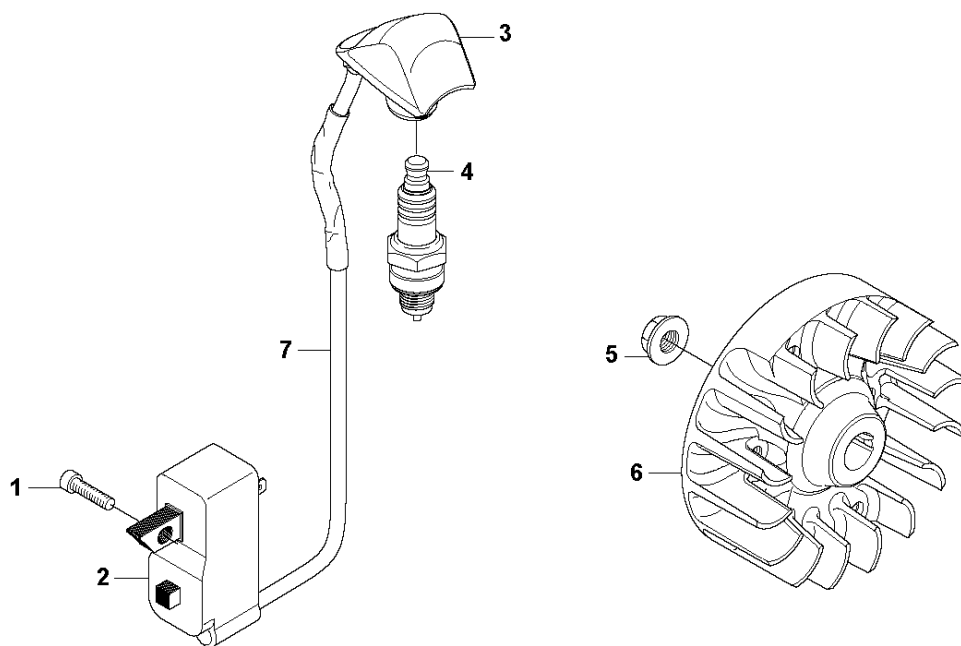

N 333R, 333RJ
335FR, 335LS, 335Lx, 335RJx, 335Rx.
IGNITION

IGNITION SYSTEM

335 LX, 2013-06

Ref	Part no.	Description	Remark	Qty	Kit
1	503 21 66-18	SCREW IHSCT		2	
2	544 12 70-01	IGNITION MODULE		1	
3	537 43 43-01	SPARK PLUG CAP		1	
4	503 23 51-09	SPARK PLUG	CH RCJ6Y (Ø=14 mm)	1	
5	731 71 16-51	HEXAGON NUT FLANGED		1	
6	537 24 96-01	FLYWHEEL		1	
7	501 53 16-01	CABLE		2