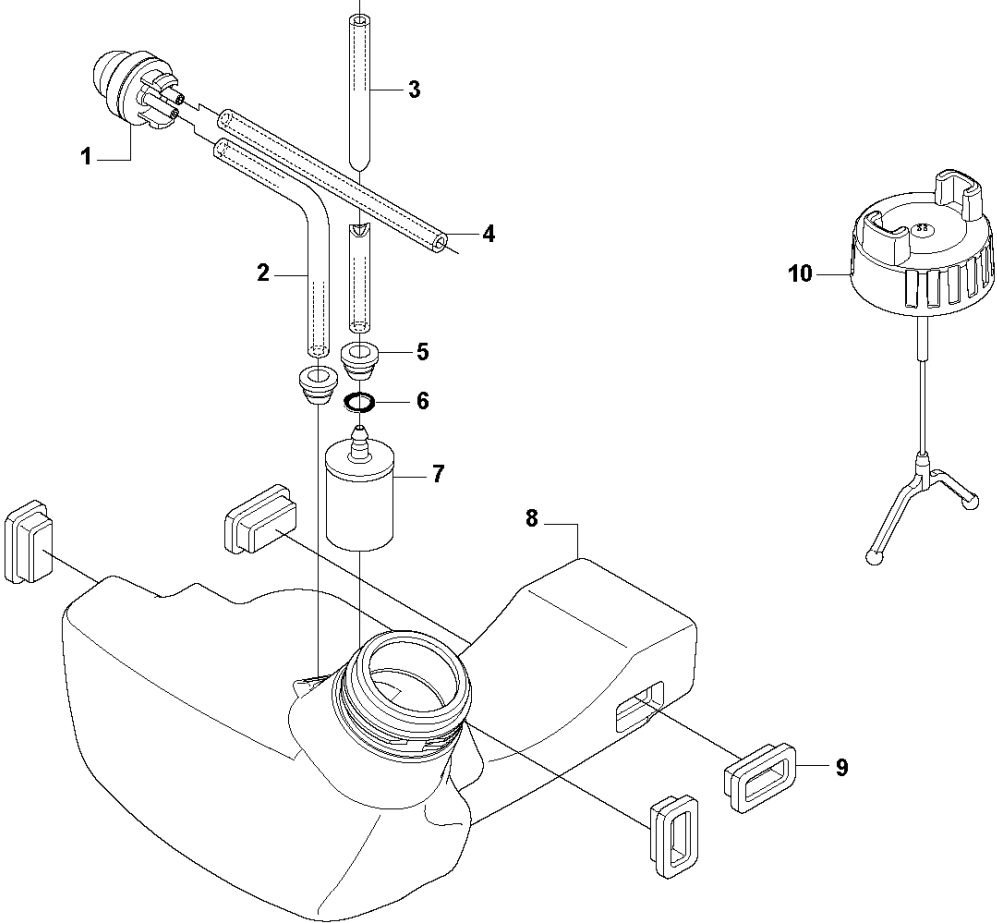

L 333R, 333RJ
335FR, 335LS, 335Lx, 335RJx, 335Rx.
FUEL TANK

FUEL TANK

335 LX, 2013-06

Ref	Part no.	Description	Remark	Qty	Kit
1	503 93 66-01	PRIMER HOUSING		1	
2	537 04 24-12	FUEL HOSE		1	
3	537 05 23-01	FUEL HOSE		1	
4	537 04 24-12	FUEL HOSE		1	
5	503 73 58-01	BUSHING		2	
6	537 18 49-01	O-RING		1	
7	503 44 32-01	FILTER		1	
8	544 32 88-01	TANK ASSY		1	
9	503 91 10-01	SUSPENSION		4	
10	503 91 18-02	TANK CAP		1