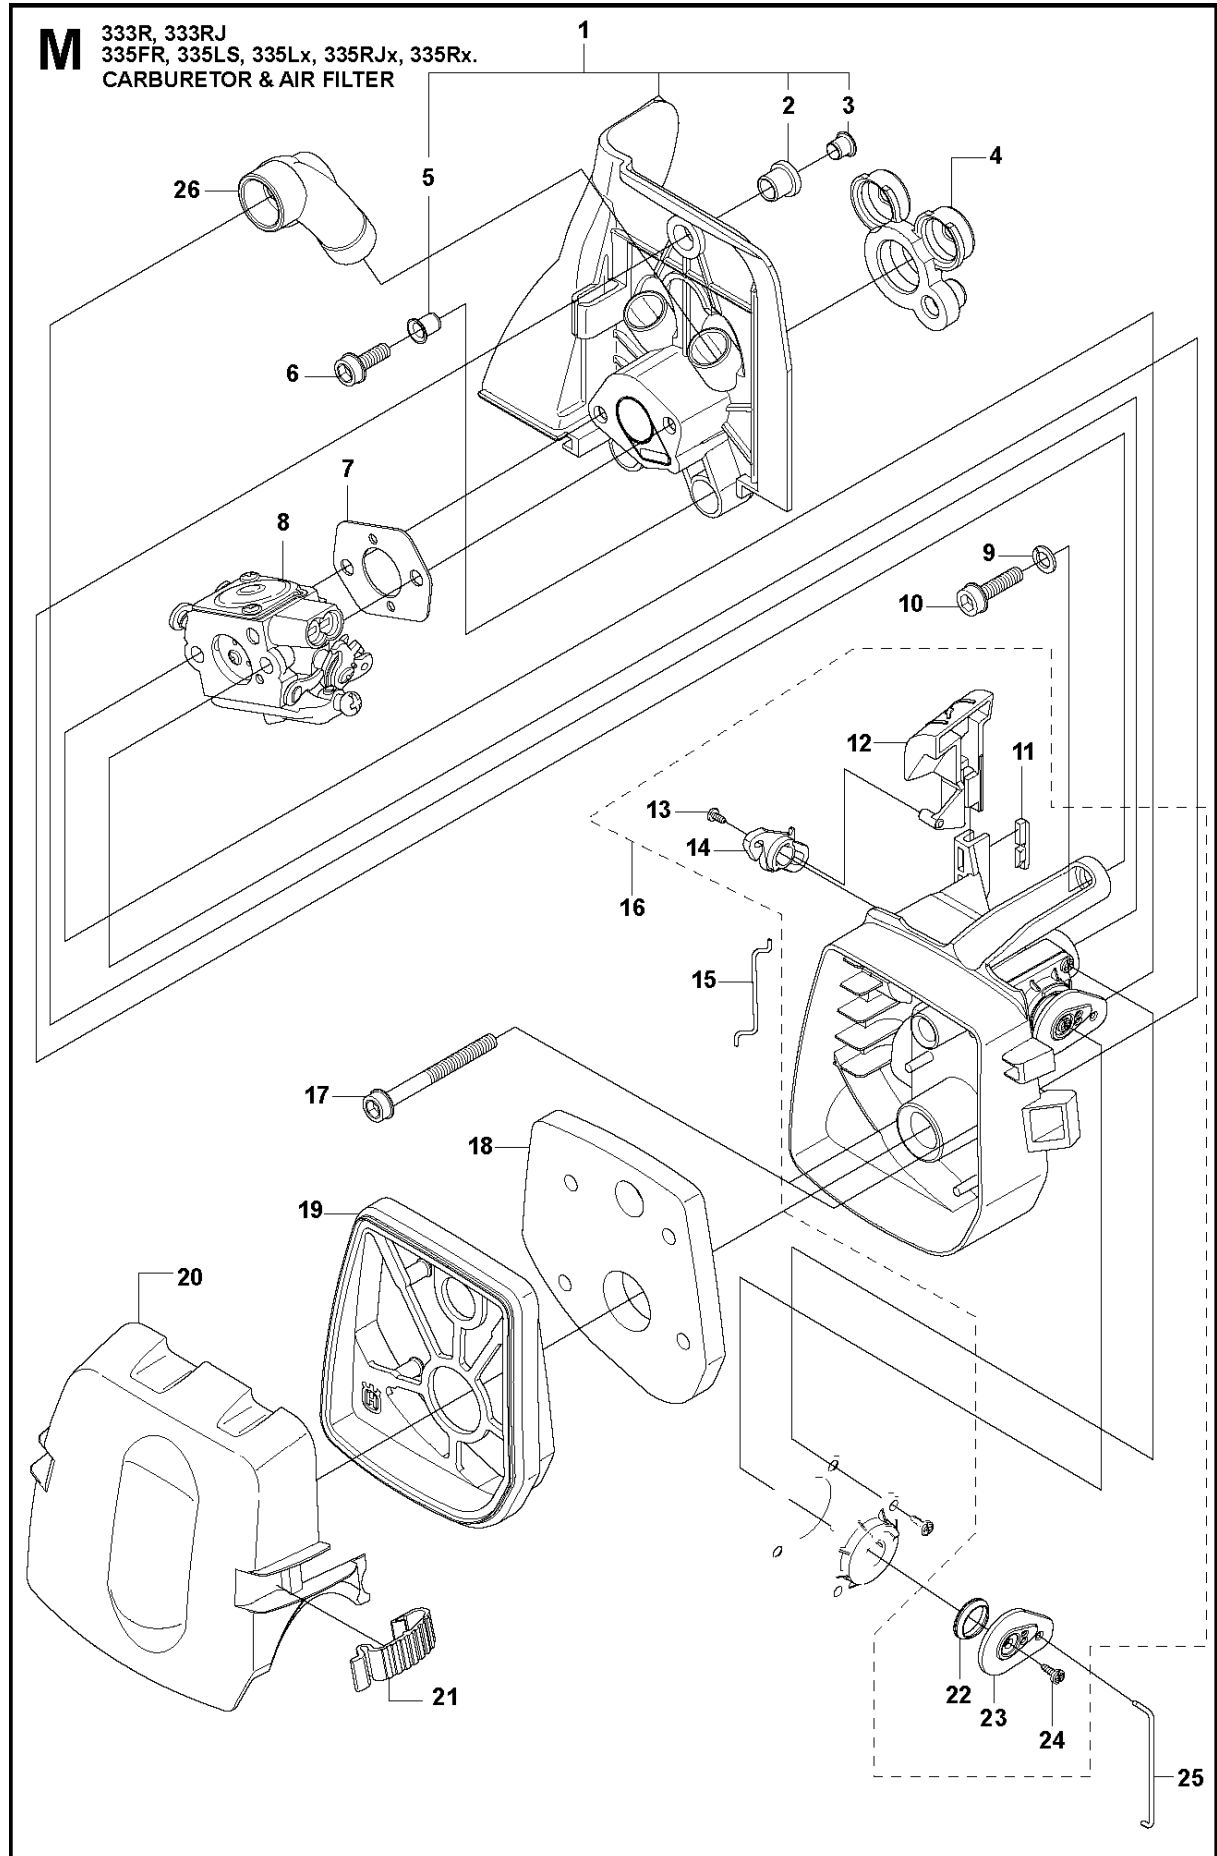

CARBURETOR & AIR FILTER

335 LX, 2013-06

Ref	Part no.	Description	Remark	Qty	Kit
1	537 37 12-01	INSULATION WALL		1	
2	537 37 11-01	SLEEVE		1	1
3	544 01 91-01	TUBULAR RIVET		1	1
4	537 33 43-01	INLET PIPE		1	
5	537 37 38-03	TUBULAR RIVET		2	1
6	503 20 03-16	SCREW IHSCFM		2	
7	503 49 71-01	GASKET		1	
8	581 16 75-01	CARBURETTOR		1	
9	503 23 10-06	WASHER		1	
10	503 20 03-20	SCREW IHSCFM		1	
11	544 02 58-01	BAR		1	16
12	537 33 71-01	CHOKE CONTROL		1	16
13	503 21 29-06	SCREW CCRPANT		1	16
14	537 35 58-01	LEVER		1	16
15	544 37 27-01	SLEEVING BRACKET		1	
16	537 31 41-01	FILTER HOLDER		1	
17	503 21 75-50	SCREW IHSCFT		2	
18	537 33 72-01	FILTER		1	
19	537 31 42-01	FRAME		1	
20	537 31 44-01	FILTER COVER		1	
21	537 38 72-01	SNAP		2	
22	544 01 47-01	BELLOWS		1	16
23	544 01 46-01	LEVER		1	16
24	503 21 29-06	SCREW CCRPANT		1	16
25	537 34 90-01	LEVER		1	
26	537 34 13-01	AIR DUCT		1