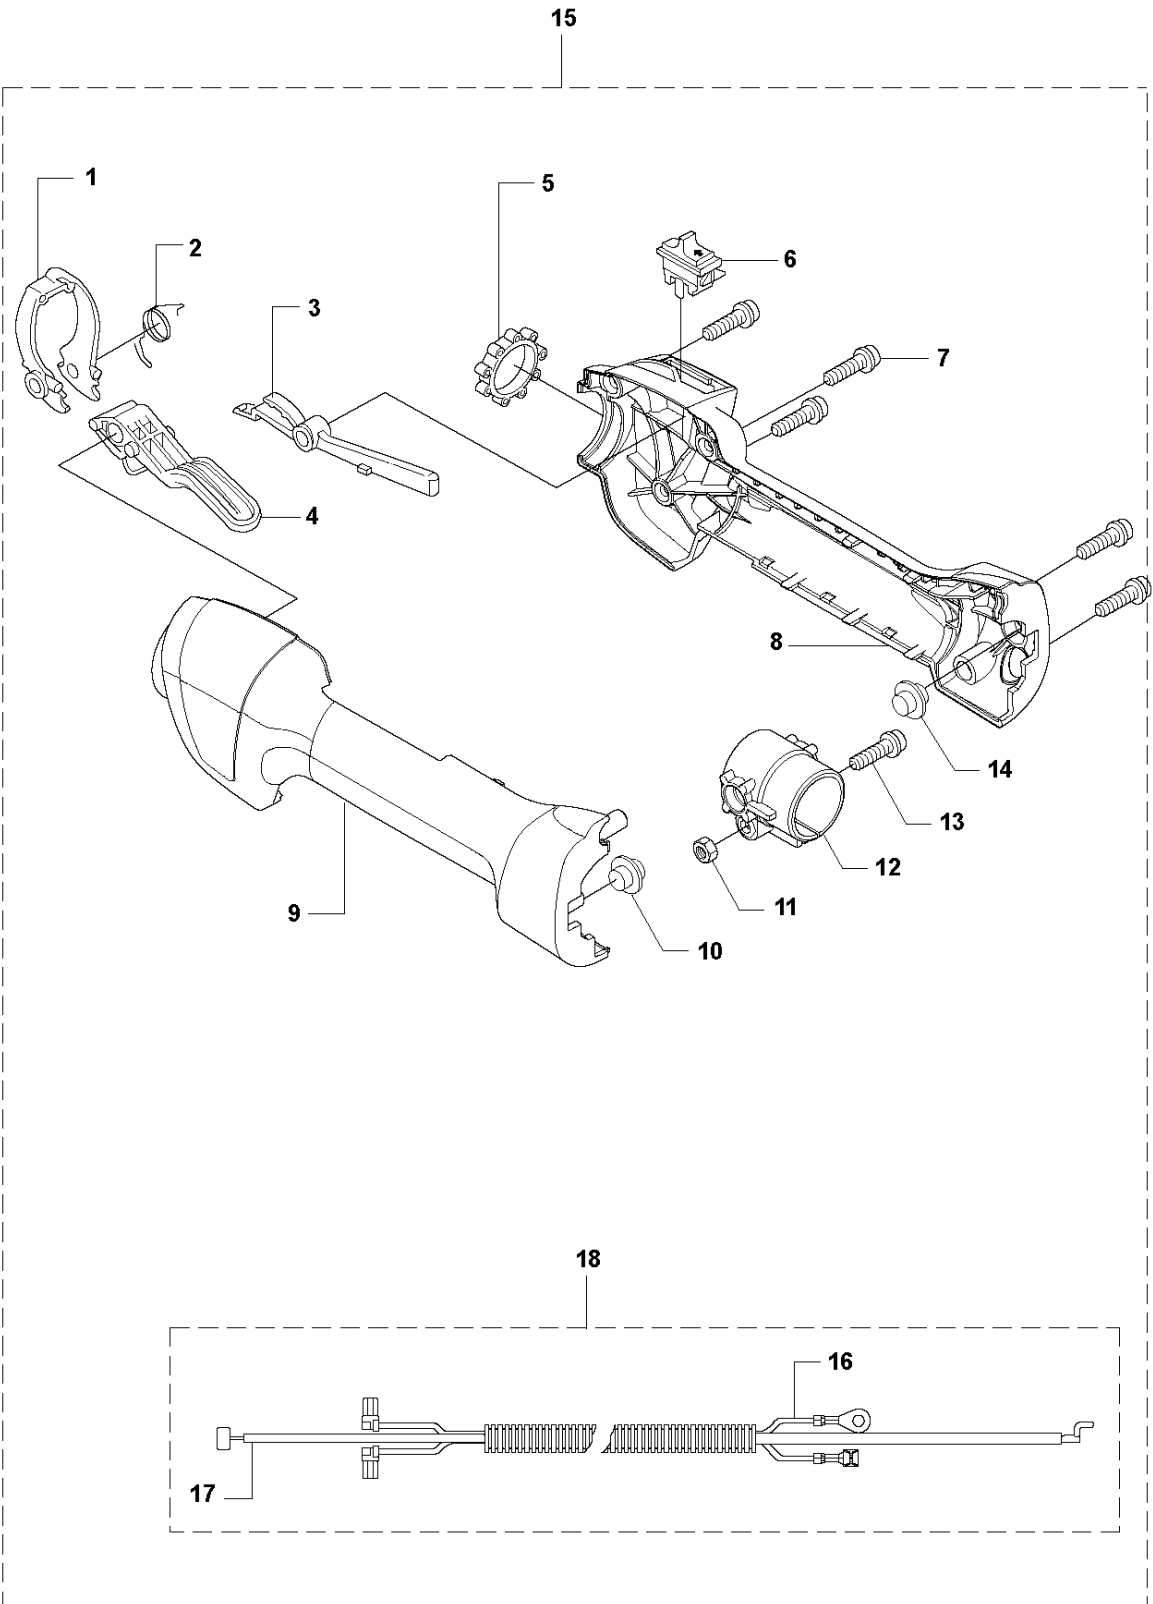

F 333RJ, 335Lx, 335LS, 335RJx
THROTTLE CONTROLS

THROTTLE CONTROLS

335 LX, 2013-06

Ref	Part no.	Description	Remark	Qty	Kit
1	503 91 81-01	THROTTLE LEVER		1	15
2	544 10 08-01	RECOIL SPRING		1	15
3	503 87 80-01	THROTTLE LOCKOUT		1	15
4	503 87 79-03	THROTTLE TRIGGER		1	15
5	503 96 14-01	VIBRATION ABSORBER		1	15
6	537 41 90-01	SWITCH		1	15
7	503 21 66-18	SCREW IHST		5	15
8	544 23 84-01	HANDLE HALF	333RJ, 335LS	1	15
8	544 10 02-02	HANDLE HALF RIGHT	335Lx, 335RJx	1	15
9	544 23 85-01	HANDLE HALF	333RJ, 335LS	1	15
9	544 10 03-02	HANDLE HALF LEFT	335Lx, 335RJx	1	15
10	544 10 17-02	RUBBER DAMPER		1	15
11	731 23 14-01	HEXAGON NUT		1	15
12	544 11 21-01	RETAINER		1	15
13	503 20 03-20	SCREW IHSCFM		1	15
14	544 10 17-02	RUBBER DAMPER		1	15
15	544 14 36-02	CONTROL	333RJ, 335Lx, 335LS, 335RJx	1	
16	503 87 85-06	SHORT CIRCUIT CABLE		1	15, 18
17	544 17 17-02	THROTTLE WIRE ASSY		1	15, 18
18	544 14 49-01	WIRING ASSY		1	15